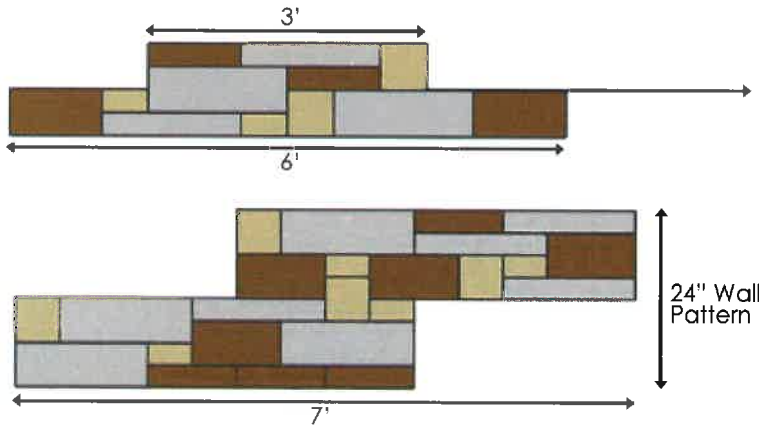

The
BELVEDERE
Collection

ROSETTA

THE LOOK AND FEEL OF NATURE

KING'S
MATERIAL INC.

www.kingsmaterial.com

650 12th Ave SW
Cedar Rapids, IA 52404
(319) 363 0233

WALL PALLET: 27 s.f., 2,475 lbs

Each pallet contains 12 each of the following sizes at 6" high and 12 each at 3" high.

FEATURES

- **Natural stone texture** on both front and back.
- Attractive **freestanding** and **retaining** walls possible.
- Dimensional = **fast installation and no waste.**
- **Natural color blends** available.
- Walls, columns, steps and more = **creative possibilities**

RETAINING WALL PATTERNS

COPING PALLET: 66 l.f. 1,550 lbs. All caps 2.25" thick nominal.

CORNER PALLET:

24 s.f. 1,520 lbs

16 each of the following per pallet

Retaining Wall

Freestanding Wall

(See Technical Guide for Wall Design and Construction Details)

ONE CORNER PALLET = ONE 36" COLUMN