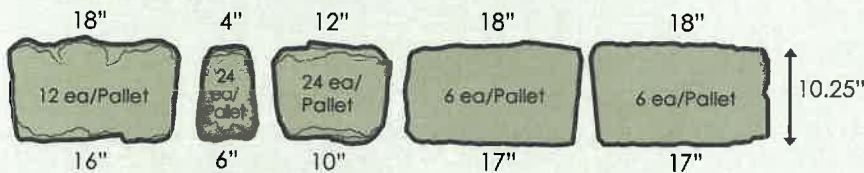

COPING PALLET: 66 l.f. 1,550 lbs. All caps 2.25" thick nominal.

CORNER PALLET:

24 s.f. 1,520 lbs

16 each of the following per pallet