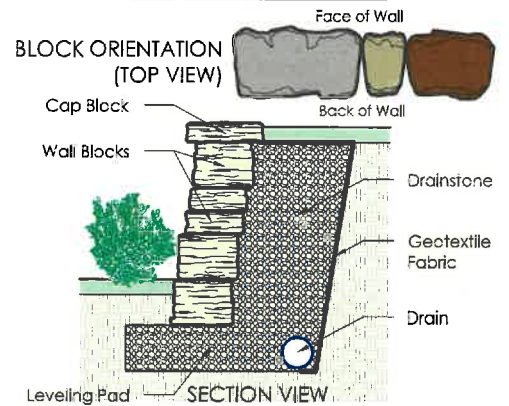

FEATURES

- **Natural stone texture** on both front and back.
- Attractive **freestanding** and **retaining** walls possible.
- Dimensional = **fast installation and no waste.**
- **Natural color blends** available.
- Walls, columns, steps and more = **creative possibilities**

RETAINING WALL PATTERNS

COPING PALLET: 66 l.f. 1,550 lbs. All caps 2.25" thick nominal.

CORNER PALLET:

24 s.f. 1,520 lbs

16 each of the following per pallet

Retaining Wall

Freestanding Wall

(See Technical Guide for Wall Design and Construction Details)