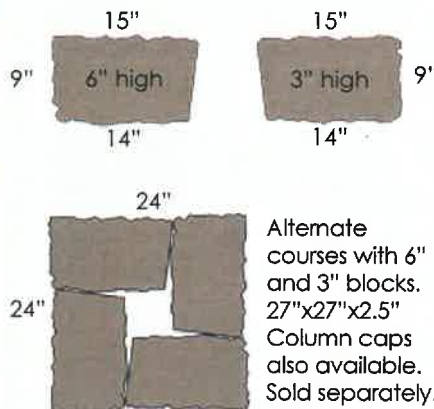

The
BELVEDERE
Collection

ROSETTA

THE LOOK AND FEEL OF NATURE

KING'S
MATERIAL INC.

www.kingsmaterial.com

650 12th Ave SW
Cedar Rapids, IA 52404
(319) 363 0233

WALL PALLET: 27 s.f., 2,475 lbs

Each pallet contains 12 each of the following sizes at 6" high and 12 each at 3" high.

RETAINING WALL PATTERNS

COPING PALLET: 66 l.f. 1,550 lbs. All caps 2.25" thick nominal.

CORNER PALLET:

24 s.f. 1,520 lbs

16 each of the following per pallet

Retaining Wall

Freestanding Wall

(See Technical Guide for Wall Design and Construction Details)