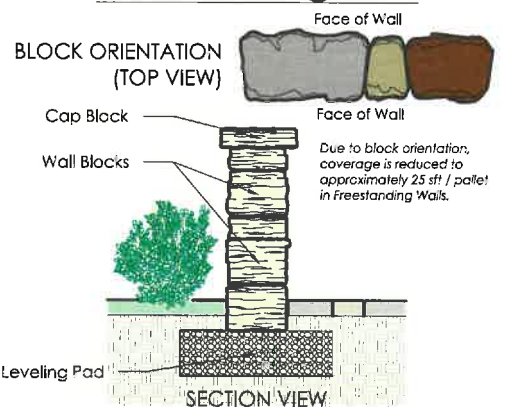

FEATURES

- **Natural stone texture** on both front and back.
- Attractive **freestanding** and **retaining** walls possible.
- Dimensional = **fast installation and no waste.**
- **Natural color blends** available.
- Walls, columns, steps and more = **creative possibilities**

RETAINING WALL PATTERNS

COPING PALLET: 66 l.f. 1,550 lbs. All caps 2.25" thick nominal.

CORNER PALLET:

24 s.f. 1,520 lbs

16 each of the following per pallet

Retaining Wall

Freestanding Wall

(See Technical Guide for Wall Design and Construction Details)