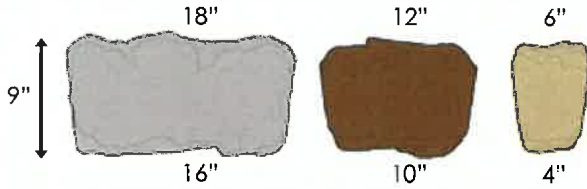

The
BELVEDERE
Collection

ROSETTA

THE LOOK AND FEEL OF NATURE

KING'S
MATERIAL INC.

www.kingsmaterial.com

650 12th Ave SW
Cedar Rapids, IA 52404
(319) 363 0233

WALL PALLET: 27 s.f., 2,475 lbs

Each pallet contains 12 each of the following sizes at 6" high and 12 each at 3" high.

FEATURES

- **Natural stone texture** on both front and back.
- Attractive **freestanding** and **retaining** walls possible.
- Dimensional = **fast installation and no waste.**
- **Natural color blends** available.
- Walls, columns, steps and more = **creative possibilities**