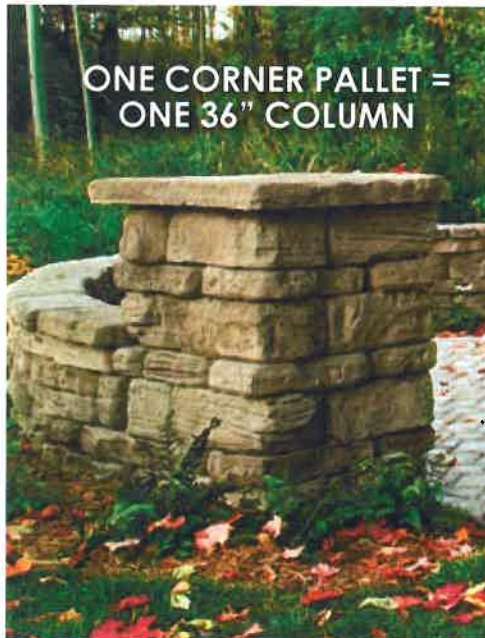

RETAINING WALL PATTERNS

COPING PALLET: 66 l.f. 1,550 lbs. All caps 2.25" thick nominal.

CORNER PALLET:

24 s.f. 1,520 lbs

16 each of the following per pallet

Retaining Wall

Freestanding Wall

(See Technical Guide for Wall Design and Construction Details)