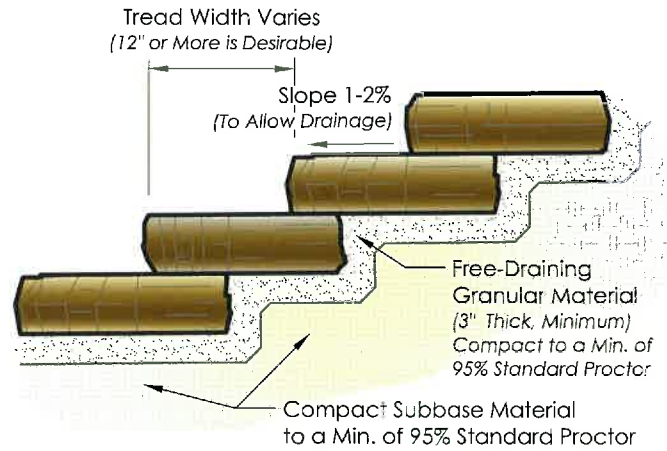

ROSETTA

STEP
COLLECTION

KING'S
MATERIAL INC.
www.kingsmaterial.com

650 12th Ave SW
Cedar Rapids, IA 52404
(319) 363 0233

www.discoverrosetta.com

FEATURES

- Stone-like shapes and textures create inviting walkways
- Consistent rise = fast installation and safe end result
- Quality materials = long term durability
- Multiple natural color blends available
- Complimentary products = creative possibilities

Large 6' Irregular Steps compared to Standard Irregular Steps

STANDARD IRREGULAR STEPS

- Available in 5.5" or 7" rise
- Steps palletized with blended pieces
- Pallet of 8ea, 5.5" rise steps = 3,300 lbs
- Pallet of 8ea, 7" rise steps = 4,200 lbs

DIMENSIONAL STEPS

- All dimensional steps have 7" rise
- Steps palletized one size/pallet

LARGE 6' IRREGULAR STEPS

- Steps palletized with blended pieces
- Pallet of 3ea, 7" rise steps = 3,900 lbs